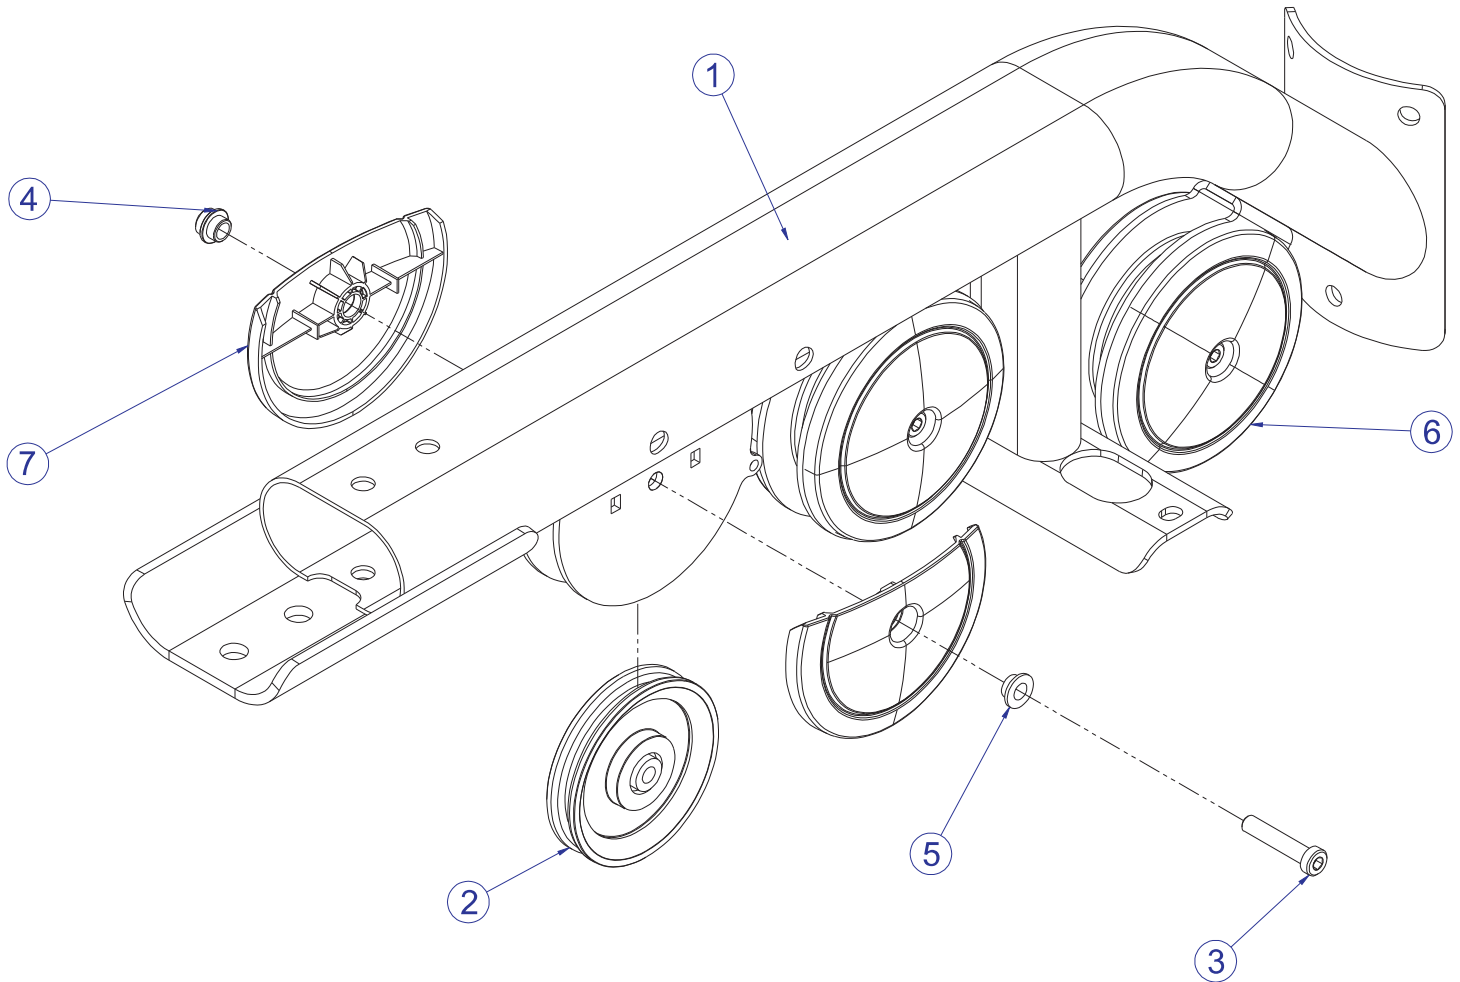

# MJACO MULTI JUNGLE ADJUSTABLE CROSSOVER MJACO/AXO BOOM ASSEMBLY - 7641801

ITEM NO.	QTY.	PART NO.	DESCRIPTION
1	1	7638301	WLDMNT, MJACO/AXO BOOM
2	3	3237801	PULLEY, 4.5" OD
3	3	3236207	SCREW, M10 X1.5 50MM
4	3	7335401	NUT, M10 X 1.5 SOCKET HEAD
5	3	7630101	RETAINER, CM/MJ, PULLEY
6	4	7629901	COVER, PULLEY- BOLTED FULL
7	2	7630001	COVER, PULLEY BOLTED PARTIAL